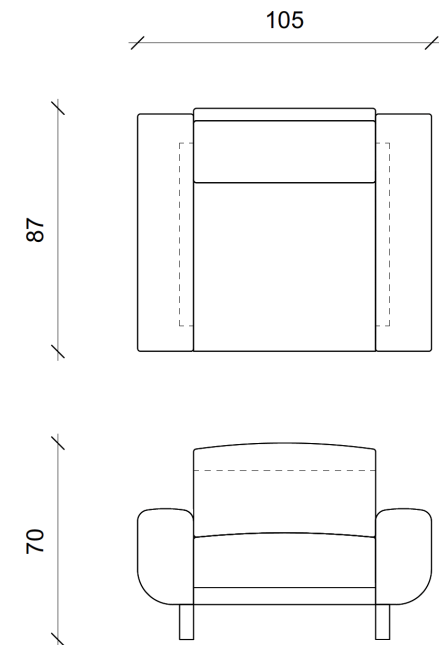

SOUAD Fauteuil _ Armchair

Dimensions _Dimensions

105 x 87 x Ht 70 cm _41,3 x 34,3 x 27,6 inch

Finitions _Finish options

Piètement en chêne _Oak feet

Revêtement tissu _Upholstered in fabric

*Copyright Thierry Lemaire / 14 to 18 weeks of manufacturing excluding shipment lead time