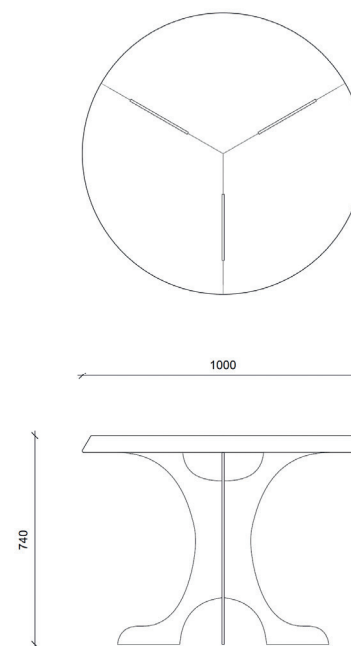

## SCARABO Guéridon \_Side Table

Dimensions \_Dimensions

Ø 100 x Ht 74 cm \_39,40 x Ht 15,74 inch

Finitions \_Finish options

Piètement laiton patiné, plateau orme brillant \_Top in high gloss Elm, legs in brass with a bronze finish.