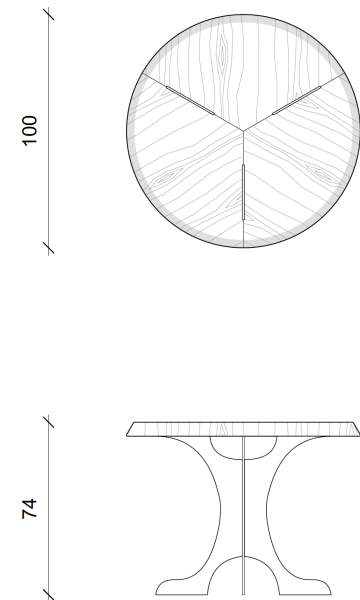

SCARABO Guéridon _Side Table

Dimensions _Dimensions

Ø 100 x Ht 74 cm _39,40 x Ht 15,74 inch

Finitions _Finish options

Piètement laiton patiné, plateau orme brillant_Top in high gloss Elm, legs in brass with a bronze finish.

*Copyright Thierry Lemaire / 14 to 18 weeks of manufacturing excluding shipment lead time