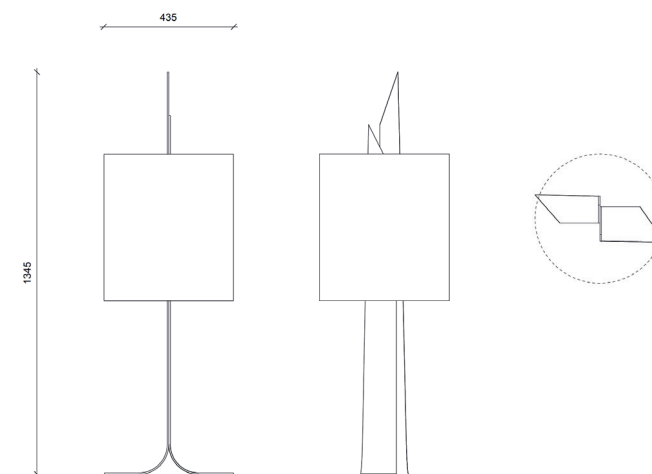

SABRE Lampe _Lamp

Dimensions _Dimensions

Ø 43,5 x Ht 134,5 cm_ 17,1 x Ht 52,95 inch

Finitions _Finish options

Acier noirci satiné et inox poli, abat-jour abaca _ Satin
blackened steel and polished stainless steel, abaca
lampshade

*Copyright Thierry Lemaire / 14 to 18 weeks of manufacturing excluding shipment lead time