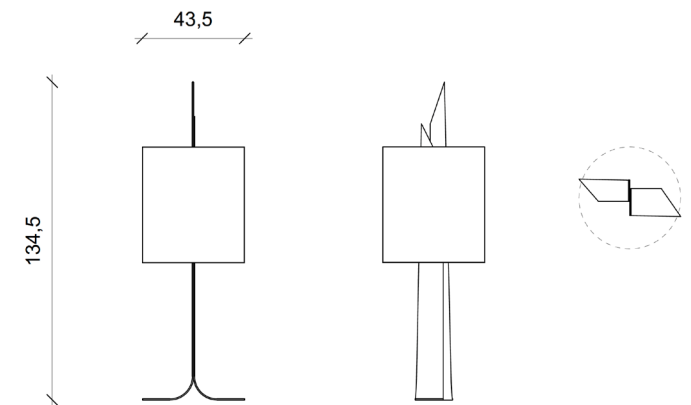

SABRE Lampe _Lamp

Dimensions _Dimensions

Ø 43,5 x Ht 134,5 cm_ 17,1 x Ht 52,95 inch

Finitions _Finish options

Acier noirci satiné et inox poli, abat-jour abaca _ Satin
blackened steel and polished stainless steel, abaca
lampshade

*Copyright Thierry Lemaire / 14 to 18 weeks of manufacturing excluding shipment lead time