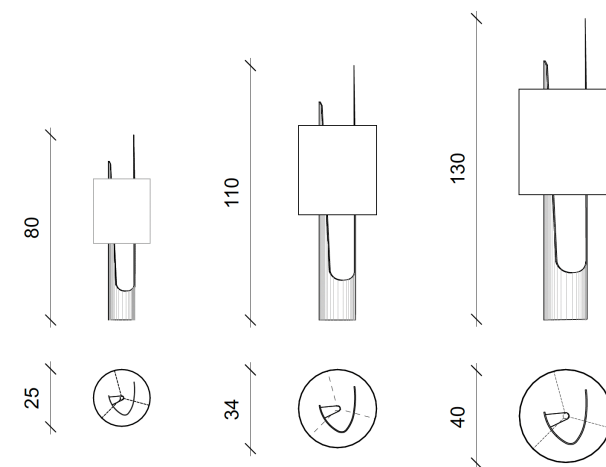

Finitions _Finish options

Laiton bronze médaille et abat-jour en abaca

_Bronze medal brass and abaca lampshade

*Copyright Thierry Lemaire / 14 to 18 weeks of manufacturing excluding shipment lead time