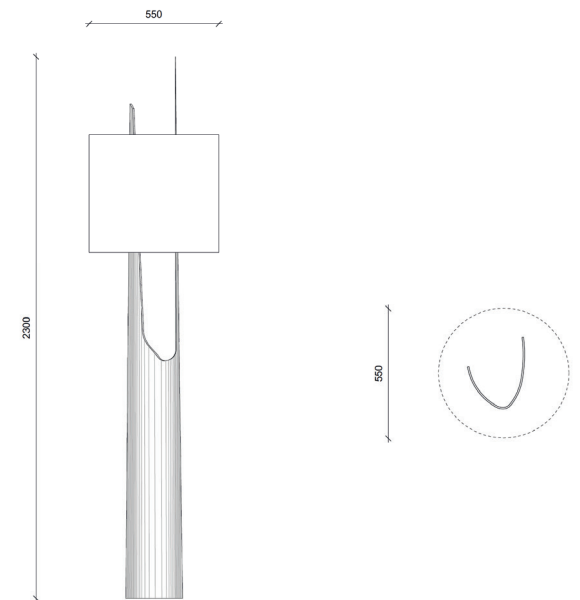

R12 Lampadaire _Floorlamp

Dimensions _Dimensions

Ø 55 X 215 cm _ 21.65 x 84.64 inch

Finitions _Finish options

Laiton bronze médaille et abat-jour en abaca
_Bronze medal brass and abaca lampshade

*Copyright Thierry Lemaire / 14 to 18 weeks of manufacturing excluding shipment lead time