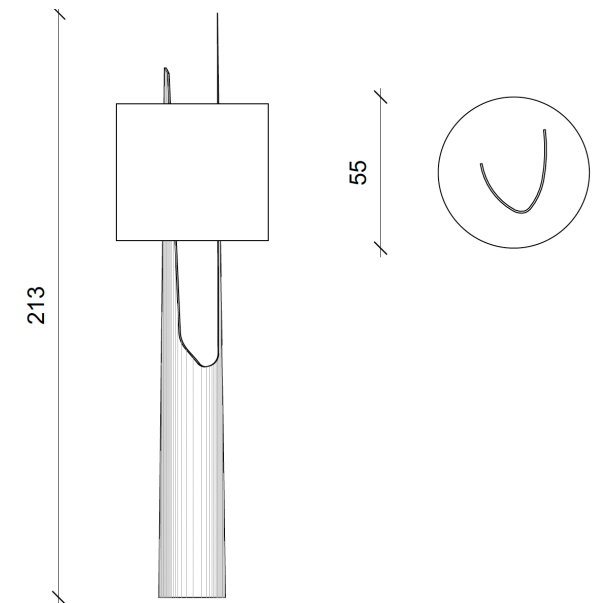

R12 Lampadaire _Floorlamp

Dimensions _Dimensions

Ø 55 X 213 cm _ 21.65 x 84.64 inch

Finitions _Finish options

Laiton bronze médaille et abat-jour en abaca
_Bronze medal brass and abaca lampshade

*Copyright Thierry Lemaire / 14 to 18 weeks of manufacturing excluding shipment lead time