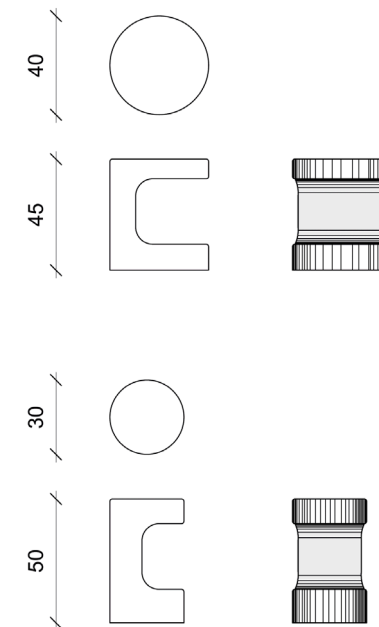

Finitions _Finish options

Bronze noirci _Blackened bronze

Bronze poli naturel _Bronze

Teck massif _Solid teck

Aluminium laqué, RAL au choix _Lacquered aluminum,
RAL to be selected