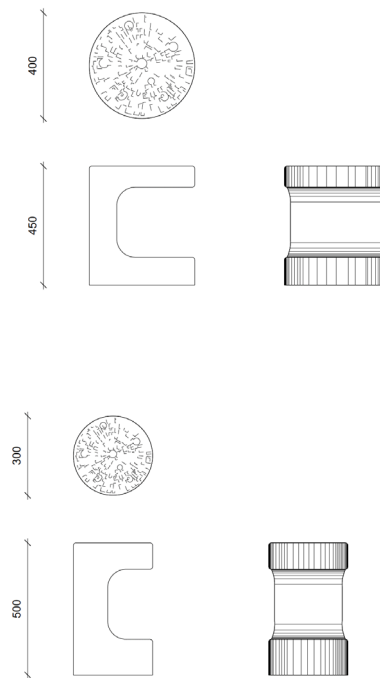

## R12 DC Guéridon \_Side Table

### Dimensions \_Dimensions

30 X 30 X 50 cm \_ 11,8 x 11,8 x 19,7 inch

40 X 40 X 45 cm \_ 15,7 x 15,7 x 17,7 inch

### Finitions \_Finish options

Guéridon bronze médaille texturé \_Bronze textured metal.

\*Copyright Thierry Lemaire / 14 to 18 weeks of manufacturing excluding shipment lead time