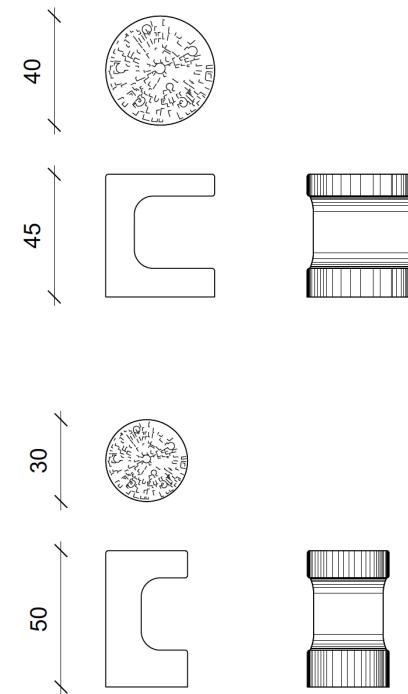

R12 DC Guéridon _Side Table

Dimensions _Dimensions

30 X 30 X 50 cm _ 11,8 x 11,8 x 19,7 inch

40 X 40 X 45 cm _ 15,7 x 15,7 x 17,7 inch

Finitions _Finish options

Guéridon bronze médaille texturé _Bronze textured metal.

*Copyright Thierry Lemaire / 14 to 18 weeks of manufacturing excluding shipment lead time