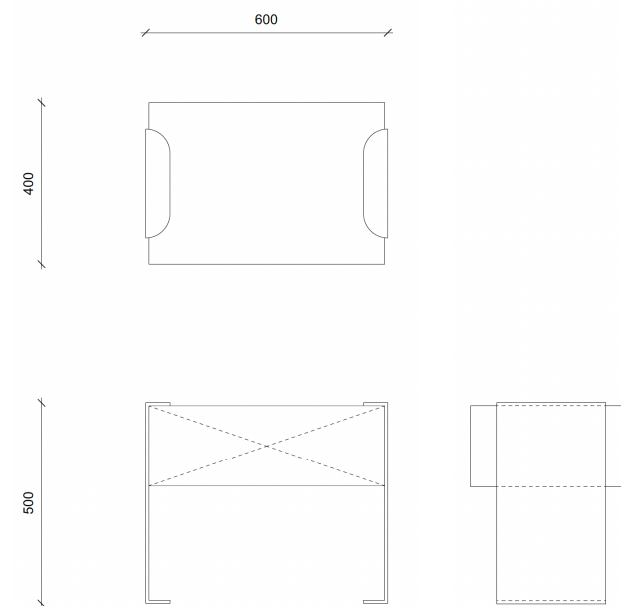

PEDRO Chevet _Bedside Table

Dimensions _Dimensions

60 x 40 x Ht50_23,6 x 15,7 x 19,7 inch

Finitions _Finish options

Piètement en acier noirci, laque brillante_Legs in black metal, drawer in lacquer

Piètement laiton bronze médaille, chêne brossé _Legs in brass with a bronze finish, drawer brushed oak