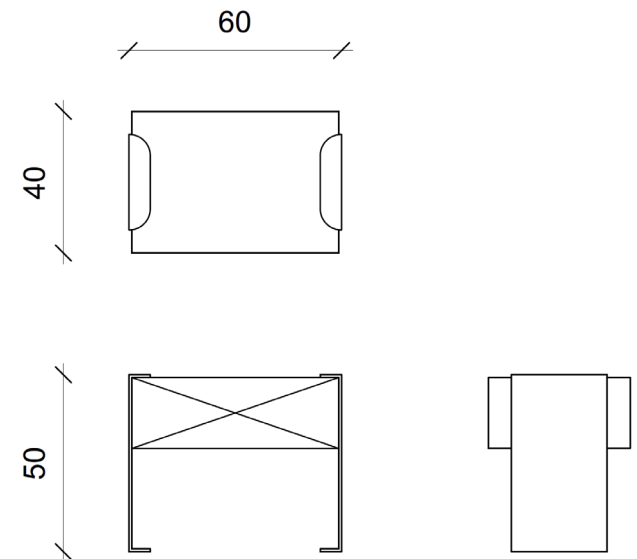

PEDRO Chevet _Bedside Table

Dimensions _Dimensions

60 x 40 x Ht50_23,6 x 15,7 x 19,7 inch

Finitions _Finish options

Piètement en acier noirci, laque brillante_Legs in black metal, drawer in lacquer

Piètement laiton bronze médaille, chêne brossé _Legs in brass with a bronze finish, drawer brushed oak

*Copyright Thierry Lemaire / 14 to 18 weeks of manufacturing excluding shipment lead time