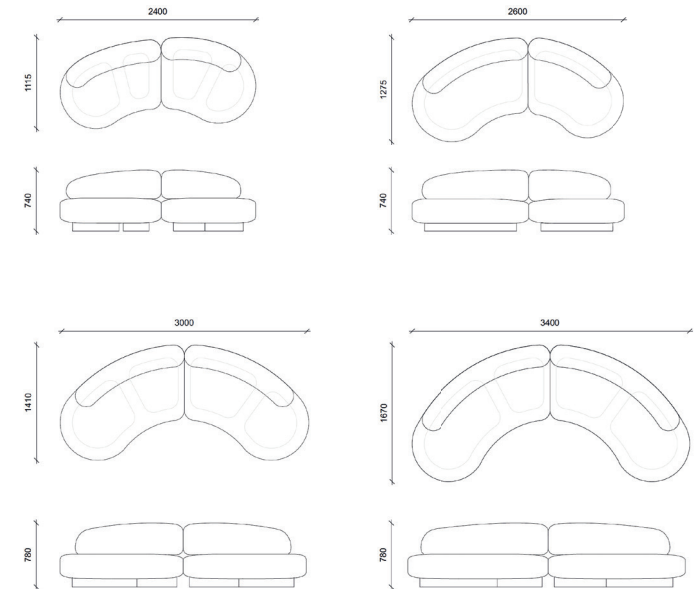

NIKO Canapé _Sofa

Dimensions _Dimensions

240 x 92 x Ht 74 cm	_ 94,48 x 36,22 x 29,1 inch	10,5 ml
260 x 92 x Ht 74 cm	_ 102,3 x 36,22 x 29,1 inch	13 ml
300 x 92 x Ht 78 cm	_ 118,11 x 36,22 x 30,7 inch	14 ml
340 x 100 x Ht 78 cm	_ 133,85 x 39,37 x 30,7 inch	16ml

Finitions _Finish options

Piètement en laiton poli, aluminium poli ou cuivre brossé,
tissu

_Base in polished brass, polished aluminum or brushed
copper, upholstered in fabric (COM)

*Copyright Thierry Lemaire / 14 to 18 weeks of manufacturing excluding
shipment lead time