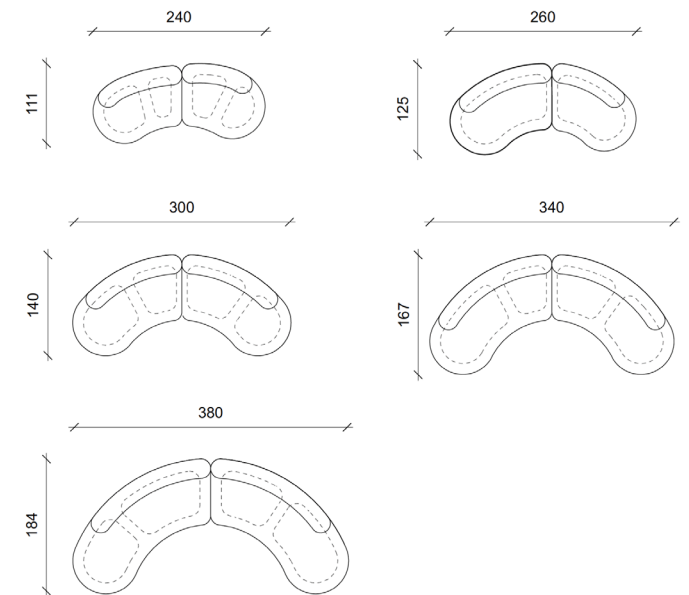

NIKO Canapé _Sofa

Dimensions _Dimensions

240 x 111 x Ht 74 cm	_ 94,48 x 43,7 x 29,1 inch	10,5 ml
260 x 125 x Ht 74 cm	_ 102,3 x 49,21 x 29,1 inch	13 ml
300 x 140 x Ht 74 cm	_ 118,11 x 55,1 x 29,1 inch	14 ml
340 x 167 x Ht 74 cm	_ 133,85 x 65,78 x 29,1 inch	16ml
380 x 184 x Ht 74 cm	_ 149,61 x 72,44 x 29,1 inch	17,5ml

Finitions _Finish options

Piètement en laiton poli, aluminium poli ou cuivre brossé,
tissu

_Base in polished brass, polished aluminum or brushed
copper, upholstered in fabric (COM)

*Copyright Thierry Lemaire / 14 to 18 weeks of manufacturing excluding
shipment lead time