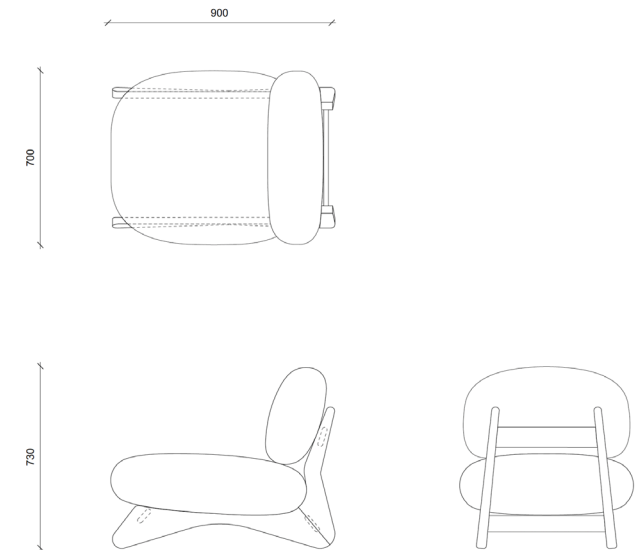

MIKO Chauffeuse _Lounge Chair

Dimensions _Dimensions

70 x 90 x Ht 73 cm _ 27,5 x 35,43 x Ht 28,7 inch 3,5 mL

Finitions _Finish options

Structure en chêne brossé, revêtement tissu _Structure in brushed oak, upholstered in fabric

*Copyright Thierry Lemaire / 14 to 18 weeks of manufacturing excluding shipment lead time