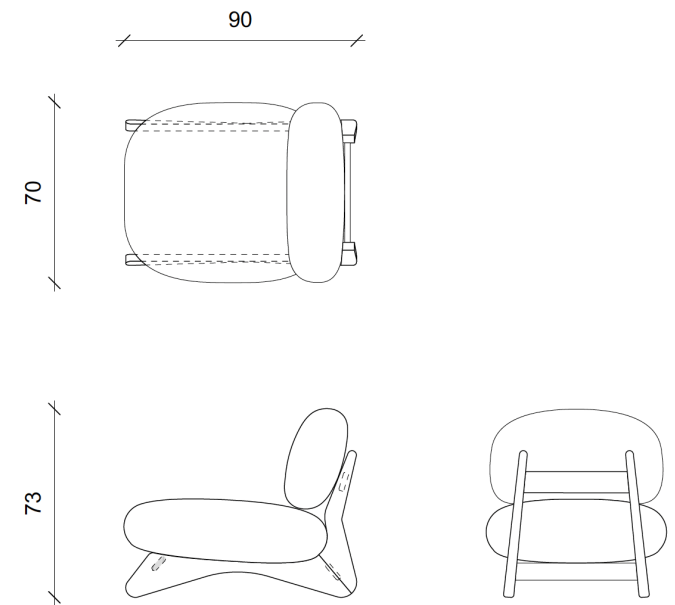

MIKO Chauffeuse _Lounge Chair

Dimensions _Dimensions

70 x 90 x Ht 73 cm _ 27,5 x 35,43 x Ht 28,7 inch 3,5 mL

Finitions _Finish options

Structure en chêne brossé, revêtement tissu _Structure in brushed oak, upholstered in fabric

Structure en noyer grand brillant, revêtement tissu _Structure in high gloss walnut, upholstered in fabric

*Copyright Thierry Lemaire / 14 to 18 weeks of manufacturing excluding shipment lead time