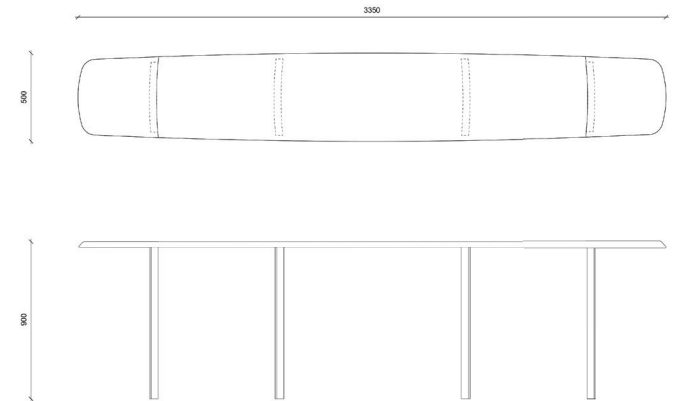

MAYA Console _Console

Dimensions _Dimensions

335 x 50 x 90 cm _ 131,9 x 19,7 x 35,4 inch

Finitions _Finish options

Plateau chêne brossé, piètements laiton bronze médaille clair _Brushed oak top, light bronze brass legs

*Copyright Thierry Lemaire / 14 to 18 weeks of manufacturing excluding shipment lead time