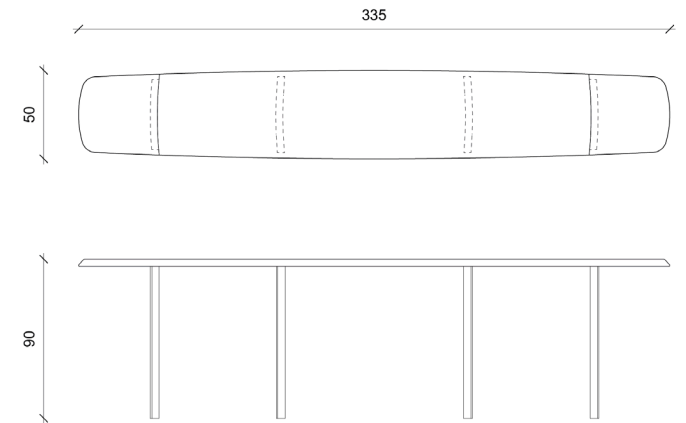

MAYA Console _Console

Dimensions _Dimensions

335 x 50 x 90 cm _ 131,9 x 19,7 x 35,4 inch

Finitions _Finish options

Plateau chêne brossé, piètements laiton bronze médaille clair _Brushed oak top, light bronze brass legs

*Copyright Thierry Lemaire / 14 to 18 weeks of manufacturing excluding shipment lead time