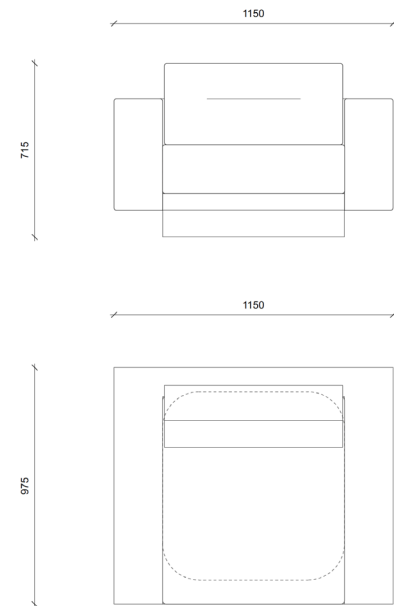

## M Fauteuil \_Armchair

Dimensions \_Dimensions

115 x 98 x Ht 71,5 cm \_45,3 x 38,6 x 27,95 inch

Finitions \_Finish options

Piètement en métal au choix, tissu

\_Base in metal of choice, upholstered in fabric (COM)

\*Copyright Thierry Lemaire / 14 to 18 weeks of manufacturing excluding shipment lead time