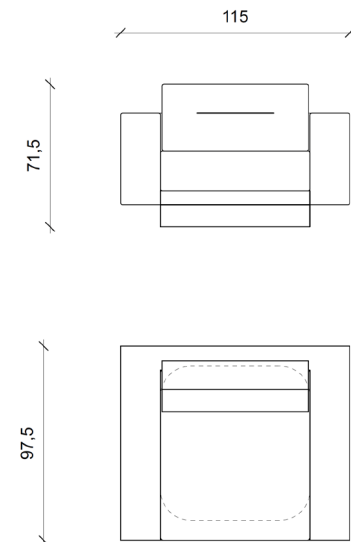

M Fauteuil _Armchair

Dimensions _Dimensions

115 x 97,5 x Ht 71,5 cm _45,3 x 38,6 x 27,95 inch

Finitions _Finish options

Piètement en métal au choix, tissu

_Base in metal of choice, upholstered in fabric (COM)

*Copyright Thierry Lemaire / 14 to 18 weeks of manufacturing excluding shipment lead time