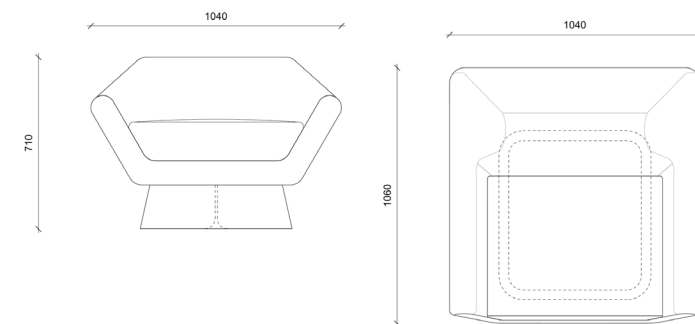

### Dimensions \_Dimensions

104 x 106 x Ht 71 cm \_ 27,5 x 35,4 x 28,7 inch

### Options :

Pivot \_Swivel base

104 Tissu _Fabric	104 Tissu / Base cuir _Fabric / Leather base
6ml	6ml
-	5m2

\*Copyright Thierry Lemaire / 14 to 18 weeks of manufacturing excluding shipment lead time