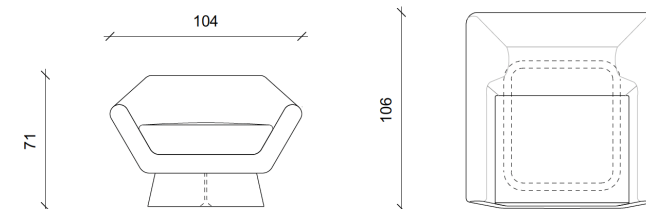

KOUMAC fauteuil _ Armchair

Dimensions _Dimensions

104 x 106 x Ht 71 cm _ 27,5 x 35,4 x 28,7 inch

Finitions _Finish options

Piètement en laiton poli, aluminium poli ou acier noirci poli, revêtement tissu ou peau d'agneau

_Base in polished brass, polished aluminium or polished black metal, upholstered in fabric or lambskin

Options :

Pivot _Swivel base

Tissu _Fabric	Tissu / Base cuir _Fabric / Leather base
6ml	6ml
-	5m2

*Copyright Thierry Lemaire / 14 to 18 weeks of manufacturing excluding shipment lead time