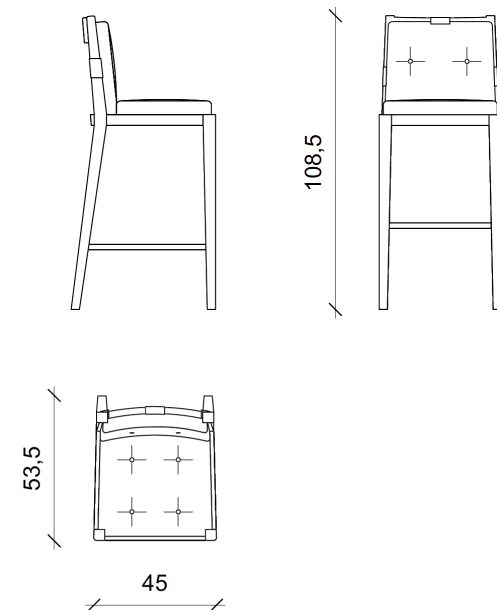

KLUB Tabouret de Bar _Barstool

Dimensions _Dimensions

45 x 53,5 x Ht 108,5 cm_ 17,7 x 20,8 x Ht 42.5 inch

Finitions _Finish options

Tabouret de bar chêne, assise et dossier revêtement cuir, traverse cuivre poli, laiton brossé, acier noirci ou inox brossé _ Oak bar stool, leather-covered seat and back, polished copper crossbar, brushed brass, blackened steel or brushed stainless steel.

*Copyright Thierry Lemaire / 14 to 18 weeks of manufacturing excluding shipment lead time