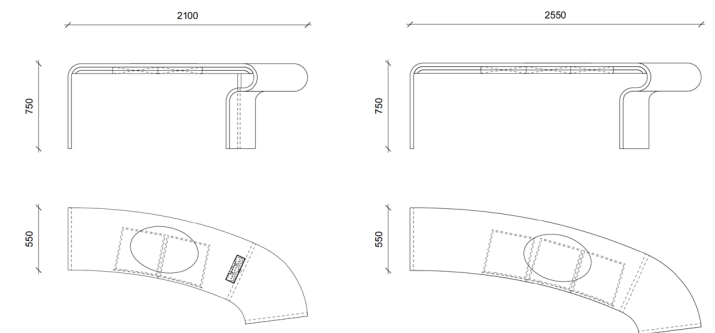

Kalb B Bureau _Desk

Dimensions _Dimensions

210 x 102,5 x Ht 75 cm _ 82,6 x 40,5 x Ht 29,5 inch
255 x 111 x Ht 75 cm _ 100,4 x 43,7 x Ht 29,5 inch

Finitions _Finish options

Chêne brossé, tiroirs et pastille en laiton bronze médaille
Brushed oak, drawers and writing pad in brushed brass (2 drawers)

Laque brillante, tiroirs en laiton bronze médaille High gloss laquer (RAL color)
Drawers and writing pad in brushed brass (3 drawers)

*Copyright Thierry Lemaire / 14 to 18 weeks of manufacturing excluding shipment lead time