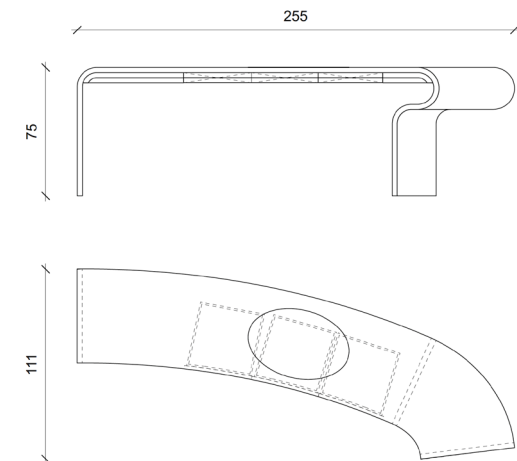

Kalb B Bureau _Desk

Dimensions _Dimensions

210 x 102,5 x Ht 75 cm _82,6 x 40,5 x Ht 29,5 inch
255 x 111 x Ht 75 cm _100,4 x 43,7 x Ht 29,5 inch

Finitions _Finish options

Chêne brossé, tiroirs et pastille en laiton bronze médaille
Brushed oak, drawers and writing pad in brushed brass (2 drawers)

Laque brillante, tiroirs en laiton bronze médaille High gloss laquer (RAL color)
Drawers and writing pad in brushed brass (3 drawers)

*Copyright Thierry Lemaire / 14 to 18 weeks of manufacturing excluding shipment lead time