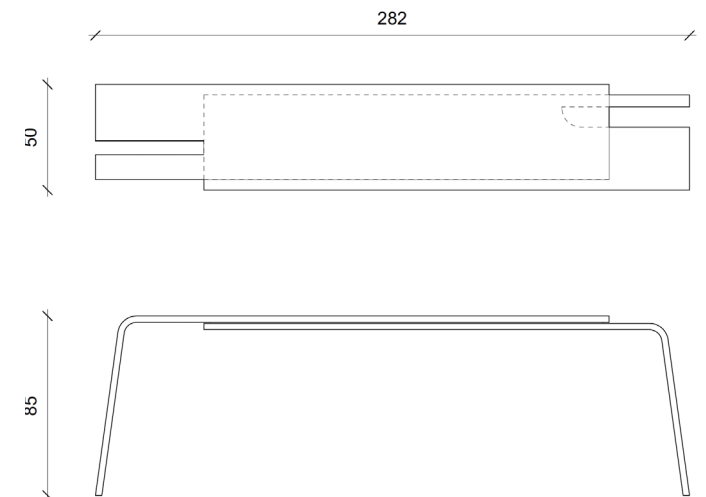

K Console _Console

Dimensions _Dimensions

182 x 50 x Ht 85 cm _71,6 x 19,7 x 33,5 inch
282 x 50 x Ht 85 cm _111 x 19,7 x 33,5 inch

Finitions _Finish options

Chêne brossé, jonc et tiroir en cuivre poli _Brushed oak,
insert and drawer in polished copper

*Copyright Thierry Lemaire / 14 to 18 weeks of manufacturing excluding shipment lead time