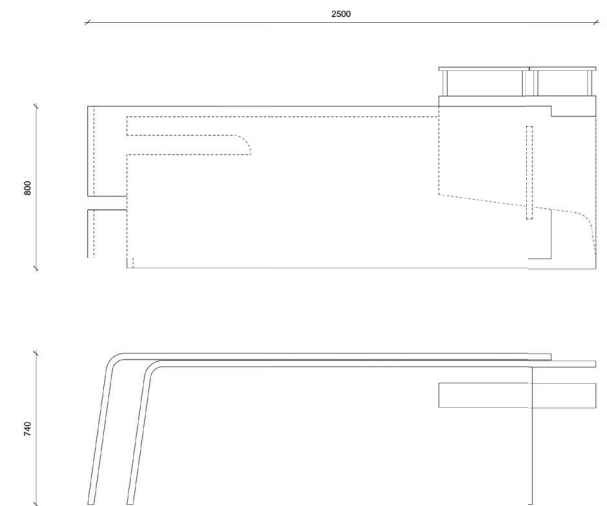

K Bureau _Desk

Dimensions _Dimensions

85 x 385 x Ht74 cm_33,45 x 151,58 x Ht 29,14 inch

Finitions _Finish options

Chêne brossé, jonc et tiroir en cuivre poli _Brushed oak, insert and drawer in brushed copper

*Copyright Thierry Lemaire / 14 to 18 weeks of manufacturing excluding shipment lead time