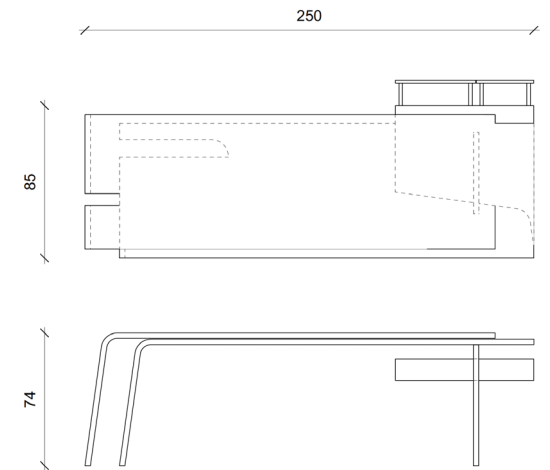

K Bureau _Desk

Dimensions _Dimensions

80 x 385 x Ht74 cm_31,49 x 151,58 x Ht 29,14 inch

80 x 250 x Ht74 cm_31,49 x 98,43 x Ht 29,14 inch

Finitions _Finish options

Chêne brossé, jonc et tiroir en cuivre poli _Brushed oak, insert and drawer in polished copper

*Copyright Thierry Lemaire / 14 to 18 weeks of manufacturing excluding shipment lead time