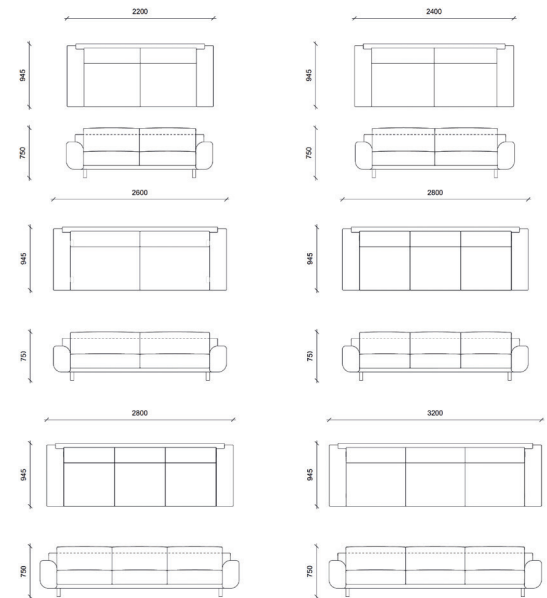

Finitions _Finish options

Piètement chêne ou tissu _Base in oak or fabric
Revêtement tissu _Upholstered in fabric

*Copyright Thierry Lemaire / 14 to 18 weeks of manufacturing excluding shipment lead time