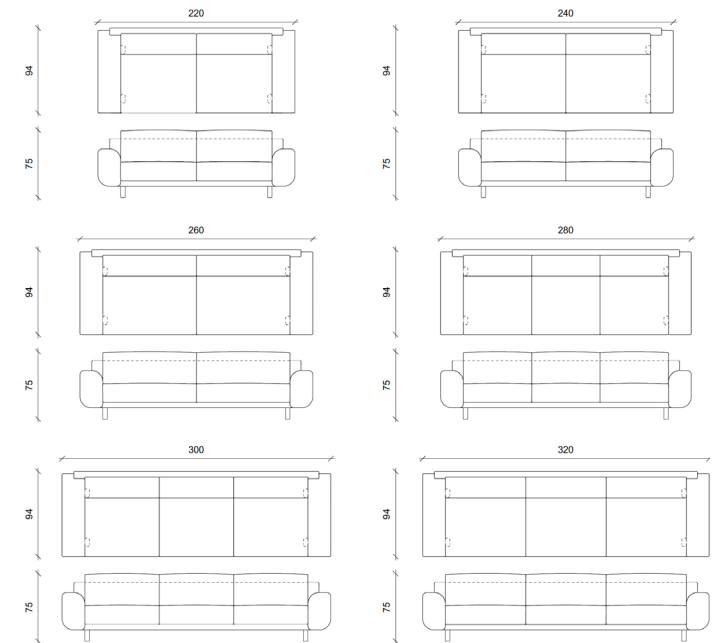

Finitions _Finish options

Piètement chêne ou tissu _Base in oak or fabric
Revêtement tissu _Upholstered in fabric

*Copyright Thierry Lemaire / 14 to 18 weeks of manufacturing excluding shipment lead time