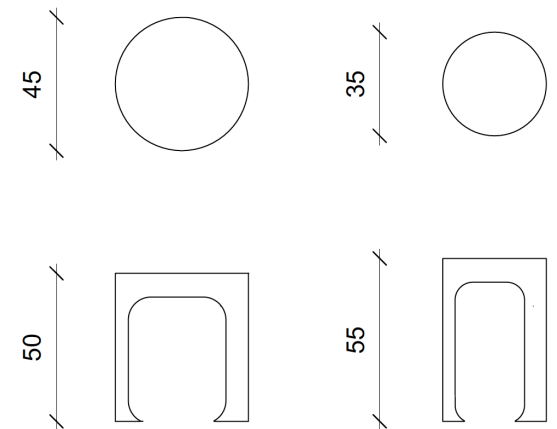

HELLMET Guéridon _ Side table

Dimensions _Dimensions

45 x 45 x Ht 50cm _17,71 x Ht 19,68 inch

35 x 35 x Ht 55cm _13,77 x Ht 21,65 inch

Finitions _Finish options

Bronze noirci intérieur poli _Black textured bronze, polished inside*

Bronze noirci texturé _Black textured bronze

Bronze naturel texturé _Natural textured bronze

Teck massif _Solid teck

*Copyright Thierry Lemaire / 14 to 18 weeks of manufacturing excluding shipment lead time