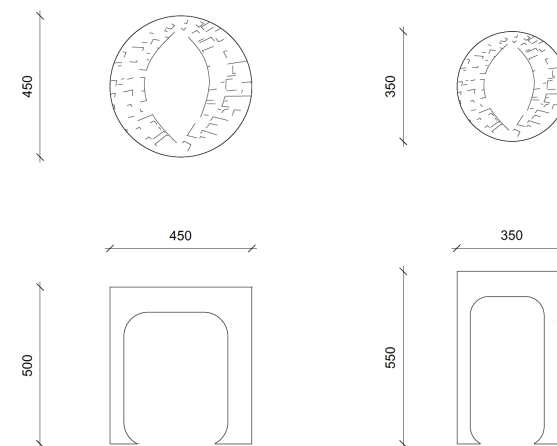

Finitions _Finish options

Guéridon bronze médaille texturé _Bronze textured metal

*Copyright Thierry Lemaire / 14 to 18 weeks of manufacturing excluding shipment lead time