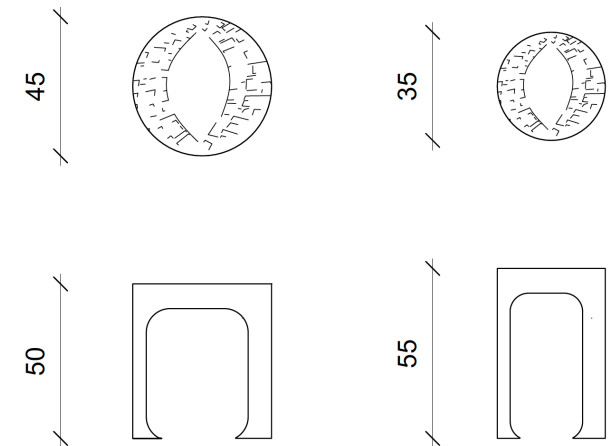

HELLMET DC Guéridon _ Side Table

Dimensions _Dimensions

35 X 35 X 55 cm _ 13,8 x 13,8 x 21,7 inch
45 X 45 X 50 cm _ 17,7 x 17,7 x 19,69 inch

Finitions _Finish options

Guéridon bronze médaille texturé _Bronze textured metal

*Copyright Thierry Lemaire / 14 to 18 weeks of manufacturing excluding shipment lead time