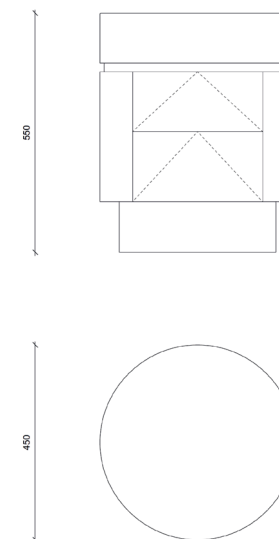

G Chevet _Bedside table

Dimensions _Dimensions

45 x 45 x Ht 55_17,7 x 17,7 x 21,6 inch

Finitions _Finish options

Epicea brossé, piètement laiton brossé _ Brushed spruce,
base in brushed brass

*Copyright Thierry Lemaire / 14 to 18 weeks of manufacturing excluding shipment lead time