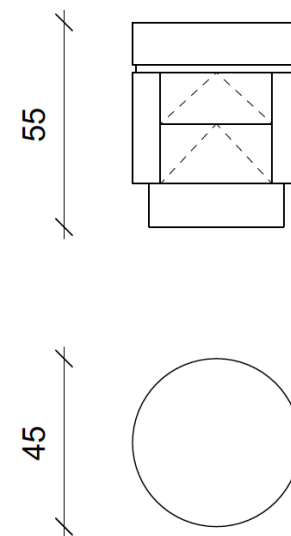

G Chevet _Bedside table

Dimensions _Dimensions

45 x 45 x Ht 55_17,7 x 17,7 x 21,6 inch

Finitions _Finish options

Epicea brossé, piètement laiton brossé _ Brushed spruce,
base in brushed brass

*Copyright Thierry Lemaire / 14 to 18 weeks of manufacturing excluding shipment lead time