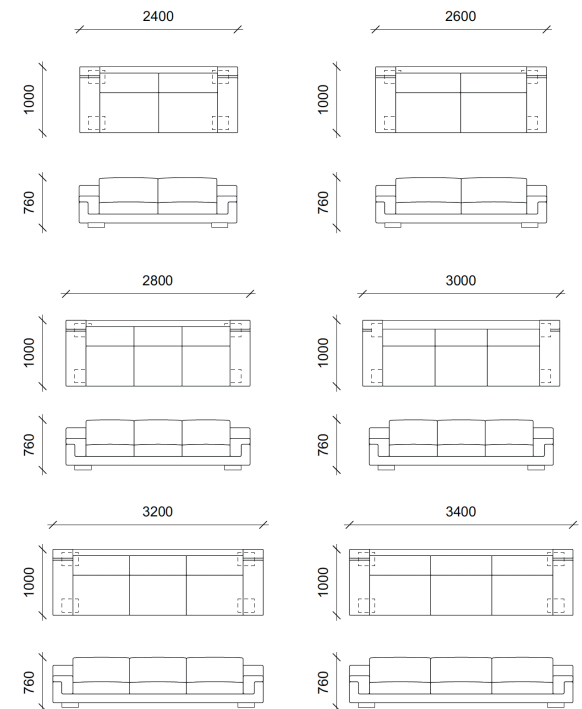

Finitions _Finish options

Piètement chêne _Base in oak

Revêtement tissu _Upholstered in fabric

*Copyright Thierry Lemaire / 14 to 18 weeks of manufacturing excluding shipment lead time