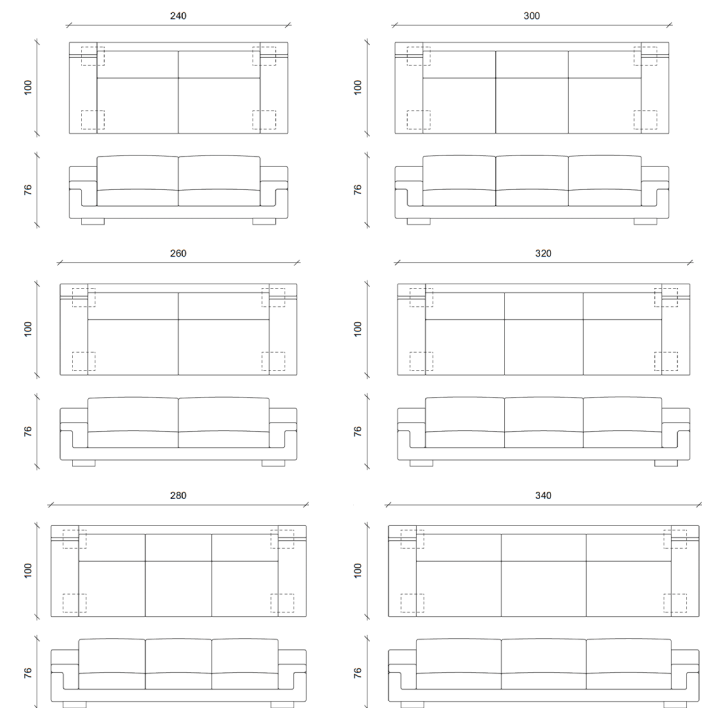

Finitions _Finish options

Piètement chêne _Base in oak

Revêtement tissu _Upholstered in fabric

*Copyright Thierry Lemaire / 14 to 18 weeks of manufacturing excluding shipment lead time