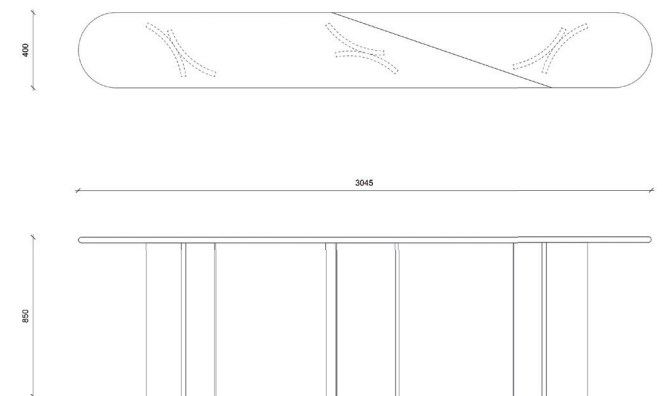

## BRIDGET Console \_Console

Dimensions \_Dimensions

60 x 40 x Ht 50 cm \_23,6 x 15,7 x 19,7 inch

Finitions \_Finish options

Piètement en acier noirci, laque brillante \_Legs in black metal, drawer in lacquer

Piètement laiton bronze médaille, chêne brossé \_Legs in brass with a bronze finish, drawer brushed oak

\*Copyright Thierry Lemaire / 14 to 18 weeks of manufacturing excluding shipment lead time