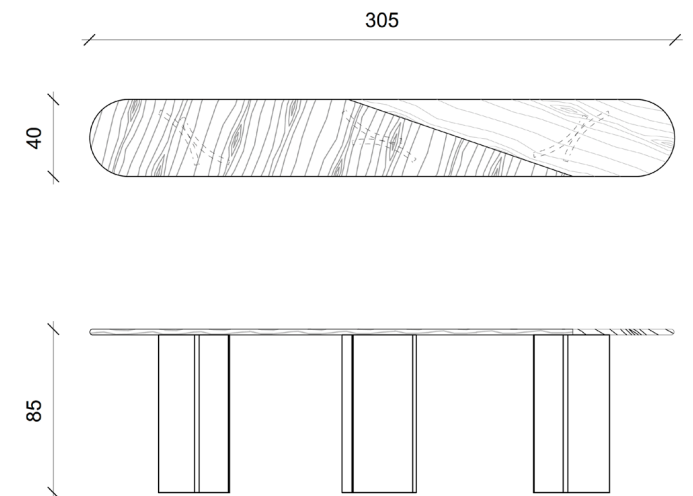

BRIDGET Console _Console

Dimensions _Dimensions

305 x 40 x Ht 85 cm _120,07 x 15,7 x 33,46 inch

Finitions _Finish options

Plateau en Ebène de Macassar brillant, jonc en cuivre poli, piètement en laiton brossé _Tabletop in high gloss Macassar Ebony, insert in polished copper, feet in brushed brass

*Copyright Thierry Lemaire / 14 to 18 weeks of manufacturing excluding shipment lead time