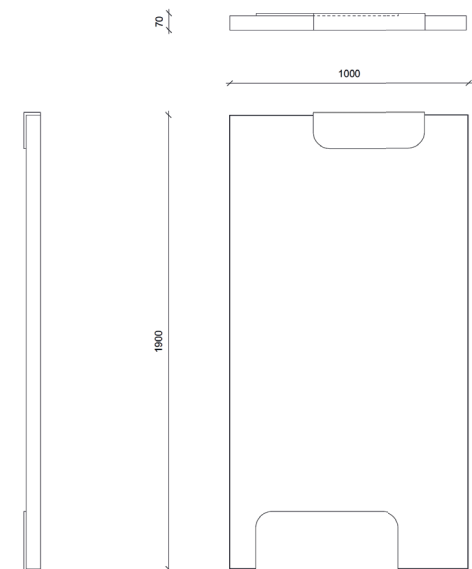

BEAUNE Miroir _Mirror

Dimensions _Dimensions

120 x 7 x Ht 115 cm _ 47,2 x 2,8 x 45,3 inch

Finitions _Finish options

Miroir extra clair, cadre et inserts acier noirci
_Extra clear mirror, blackened steel frame and inserts

*Copyright Thierry Lemaire / 14 to 18 weeks of manufacturing excluding shipment lead time