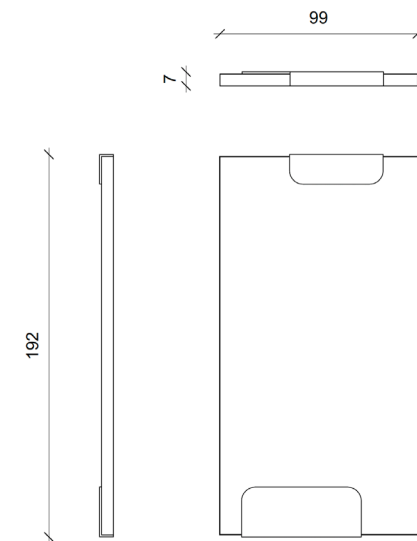

BEAUNE Miroir _Mirror

Dimensions _Dimensions

99 x 7 x Ht 192 cm _ 38,97 x 2,8 x 75,5 inch

Finitions _Finish options

Miroir extra clair, cadre et inserts acier noirci
_Extra clear mirror, blackened steel frame and inserts

*Copyright Thierry Lemaire / 14 to 18 weeks of manufacturing excluding shipment lead time