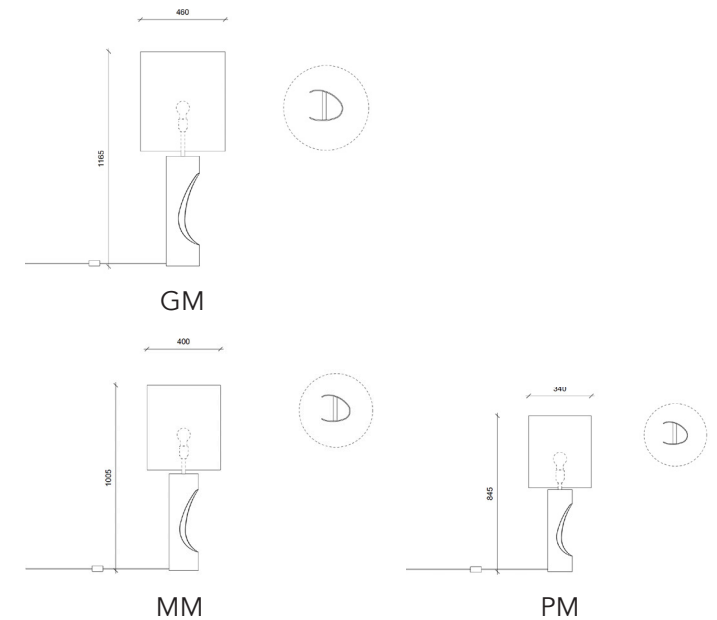

Finitions _Finish options

Laiton bronze médaille, abat-jour en Abaca _Brass with a bronze finish, lampshade in Abaca

*Copyright Thierry Lemaire / 14 to 18 weeks of manufacturing excluding shipment lead time