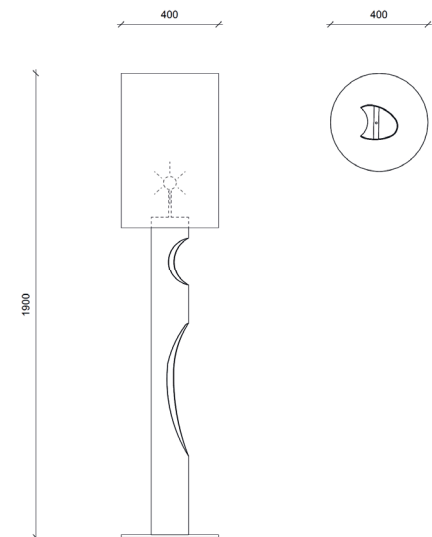

BEAUNE Lampadaire _Floorlamp

Dimensions _Dimensions

Ø 40 x Ht 190 cm _15,74 x 74,80 inch

Abat Jour _Lampshade

Ø 40 x Ht 63 cm _18,11 x 21,25 inch

Finitions _Finish options

Laiton bronze médaille, abat-jour en Abaca _Brass with a bronze finish, lampshade in Abaca

*Copyright Thierry Lemaire / 14 to 18 weeks of manufacturing excluding shipment lead time