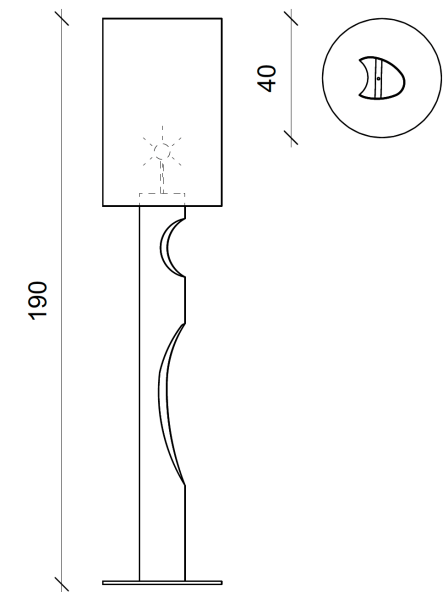

## BEAUNE Lampadaire \_Floorlamp

Dimensions \_Dimensions

Ø 40 x Ht 190 cm \_15,74 x 74,80 inch

Finitions \_Finish options

Laiton bronze médaille, abat-jour en Abaca \_Brass with a bronze finish, lampshade in Abaca

\*Copyright Thierry Lemaire / 14 to 18 weeks of manufacturing excluding shipment lead time